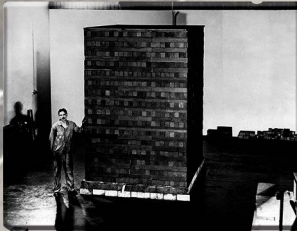

Its construction

The reactor's design was composed of graphite blocks lined up in a pile

QUIZ